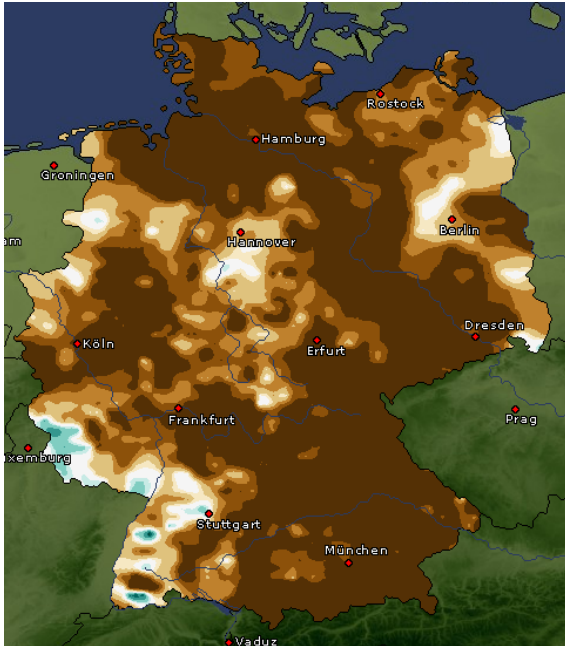

Worksheet 2: KlimafolgenOnline-Bildung.de

Precipitation [mm]

Daily accumulated precipitation

- In your group find out how the precipitation has changed over the years and will probably change. Take key notes and discuss your findings. The picture on the right side shows the RCP 8.5 scenario with medium temperature increase.

1900–2000

2000–2100